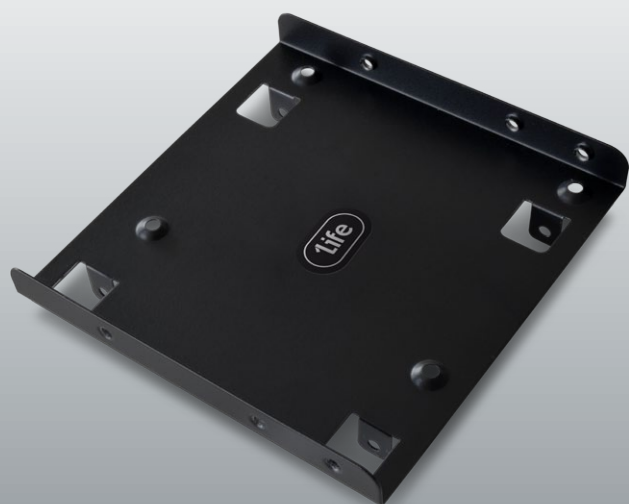

1life

ca:dual 2.5" adapter

MAIN FEATURES

- Converts 1x 3.5" in 2x 2.5" ●
- Black painted ●
- High resistant SECC ●
- Supports 2 HDD/SSD ●

1Life ca:dual 2.5" HDD/SSD adapter is a drive bay adapter that converts a regular 3.5" drive bay in 2x 2.5". Mount 2 HDD or SSD in one 3.5" drive bay.

SPECIFICATIONS

- Requires one available 3.5" drive bay
- Supports two 2.5" devices (HDD/SSD)
- Black painted
- Made with high resistant SECC

LOGISTICS

SKU: 1IFECADUAL25
 Carton size: 512 x 296 x 250 mm
 Units per carton: 80
 Gross weight: 5.96 Kg
 Product EAN: 5600413201459