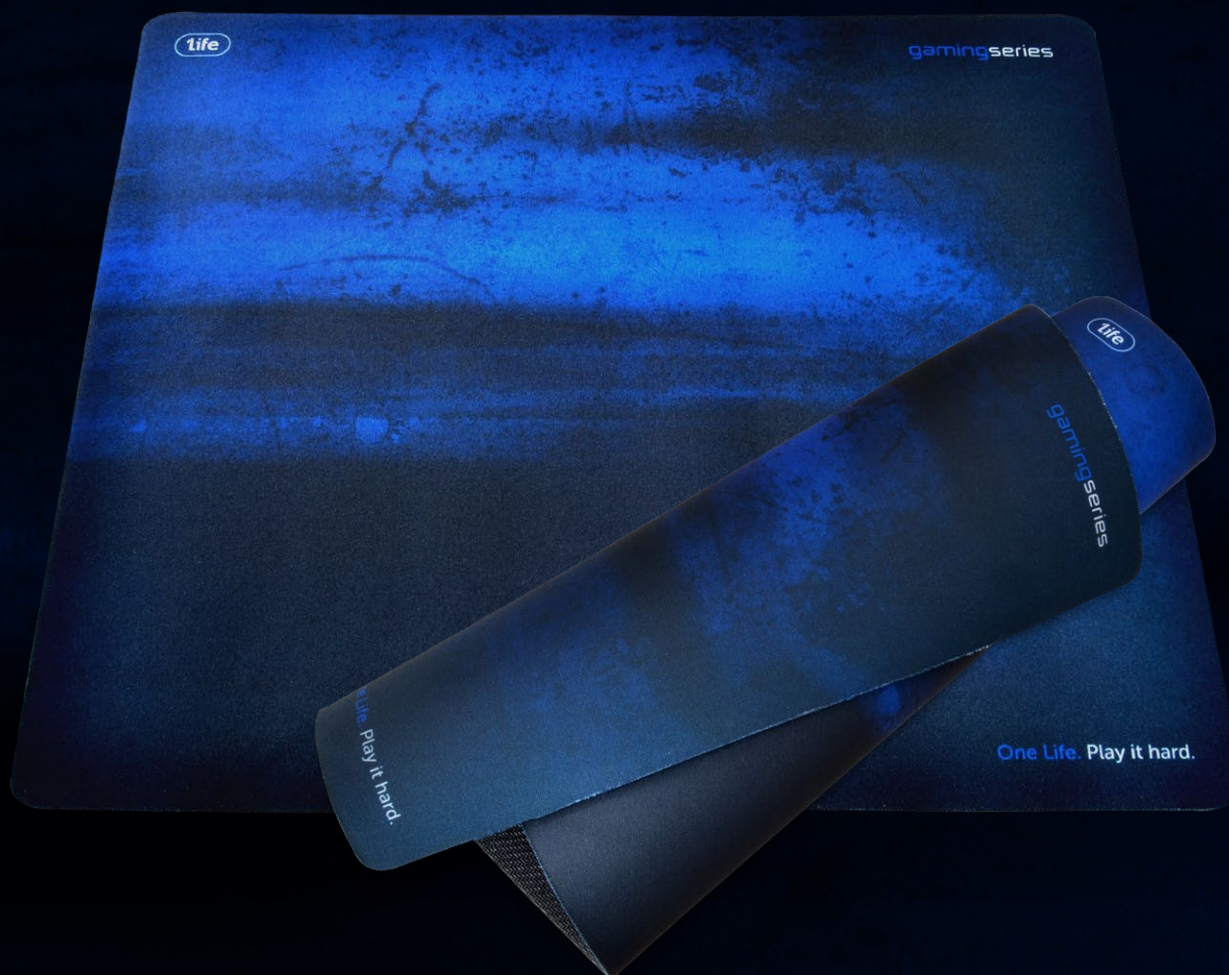

1Life

gmp:steady

gamingseries

## MAIN FEATURES

- Micro-textured soft cloth ●
- Rubber foam base ●
- Grunge texture print ●

1Life gmp:steady is a gaming mousepad with micro textured soft cloth surface and for best glide and a rubber foam base for best grip.

## SPECIFICATIONS

Base material: Rubber foam  
 Surface material: Micro textured soft cloth  
 Dimensions: 320 x 270 x 2 mm  
 Compatibility: All kinds of mice