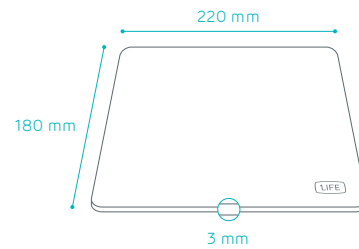

1LIFE MP:SURFACE

1Life mp:surface is a mousepad with micro textured soft cloth surface for best glide and a rubber foam base for best grip.

Soft Cloth
Surface

Anti Slip
Rubber Base

SPECIFICATIONS

Dimensions: 220 x 180 x 3 mm

Weight: 80 g

Materials:

- Base: Rubber foam

- Surface: Micro textured soft cloth

Compatibility: All kinds of mouse sensors

LOGISTICS

SKU: 1IFEMPSRFC

EAN: 5600413203583