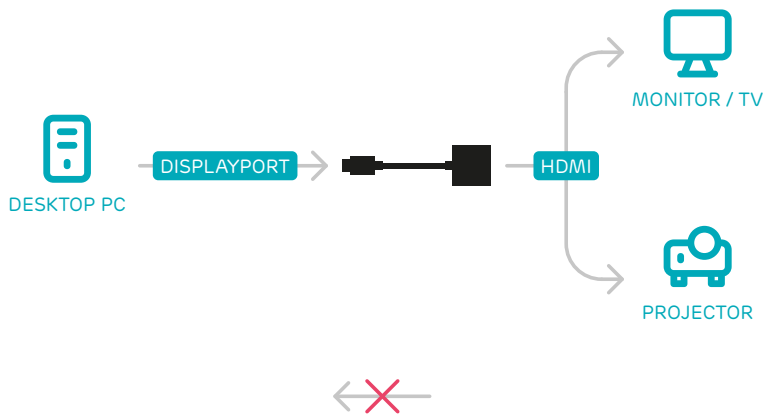

1LIFE VA:DISPLAYPORT / HDMI

Video adapter with DisplayPort male and HDMI female connectors.

SIMPLE AND VERSATILE

Connect a desktop PC to monitors, TVs and projectors. Plug-and-play installation that ensures a quick and easy setup.

SPECIFICATIONS

Connections:

- DisplayPort male
- HDMI female

Supported resolutions: VGA; SVGA; XGA; SXGA; UXGA; 480i; 576i; 480p; 576p; 1080i; 1080p

LOGISTICS

SKU: 1IFEVADPHDMI
EAN: 5600413202364

 UNIDIRECTIONAL VIDEO ADAPTER. WILL ONLY FUNCTION AS DISPLAYED ON THE DIAGRAM.