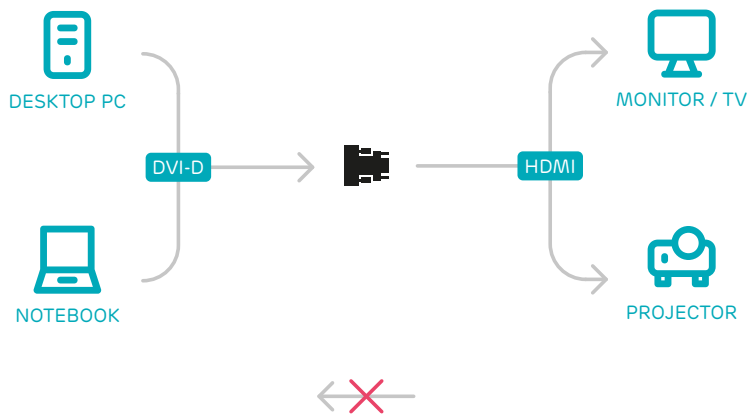

1LIFE VA:DVI-D / HDMI

Video adapter with DVI-D male and HDMI female connectors.

SIMPLE AND VERSATILE

Connect a desktop PC or notebook to monitors, TVs and projectors. Plug-and-play installation that ensures a quick and easy setup.

SPECIFICATIONS

Connections:

- HDMI A female
- DVI-D (24+1pin) male

LOGISTICS

SKU: 1IFEVADVIDHDMI
EAN: 5600413202326

 UNIDIRECTIONAL VIDEO ADAPTER. WILL ONLY FUNCTION AS DISPLAYED ON THE DIAGRAM.